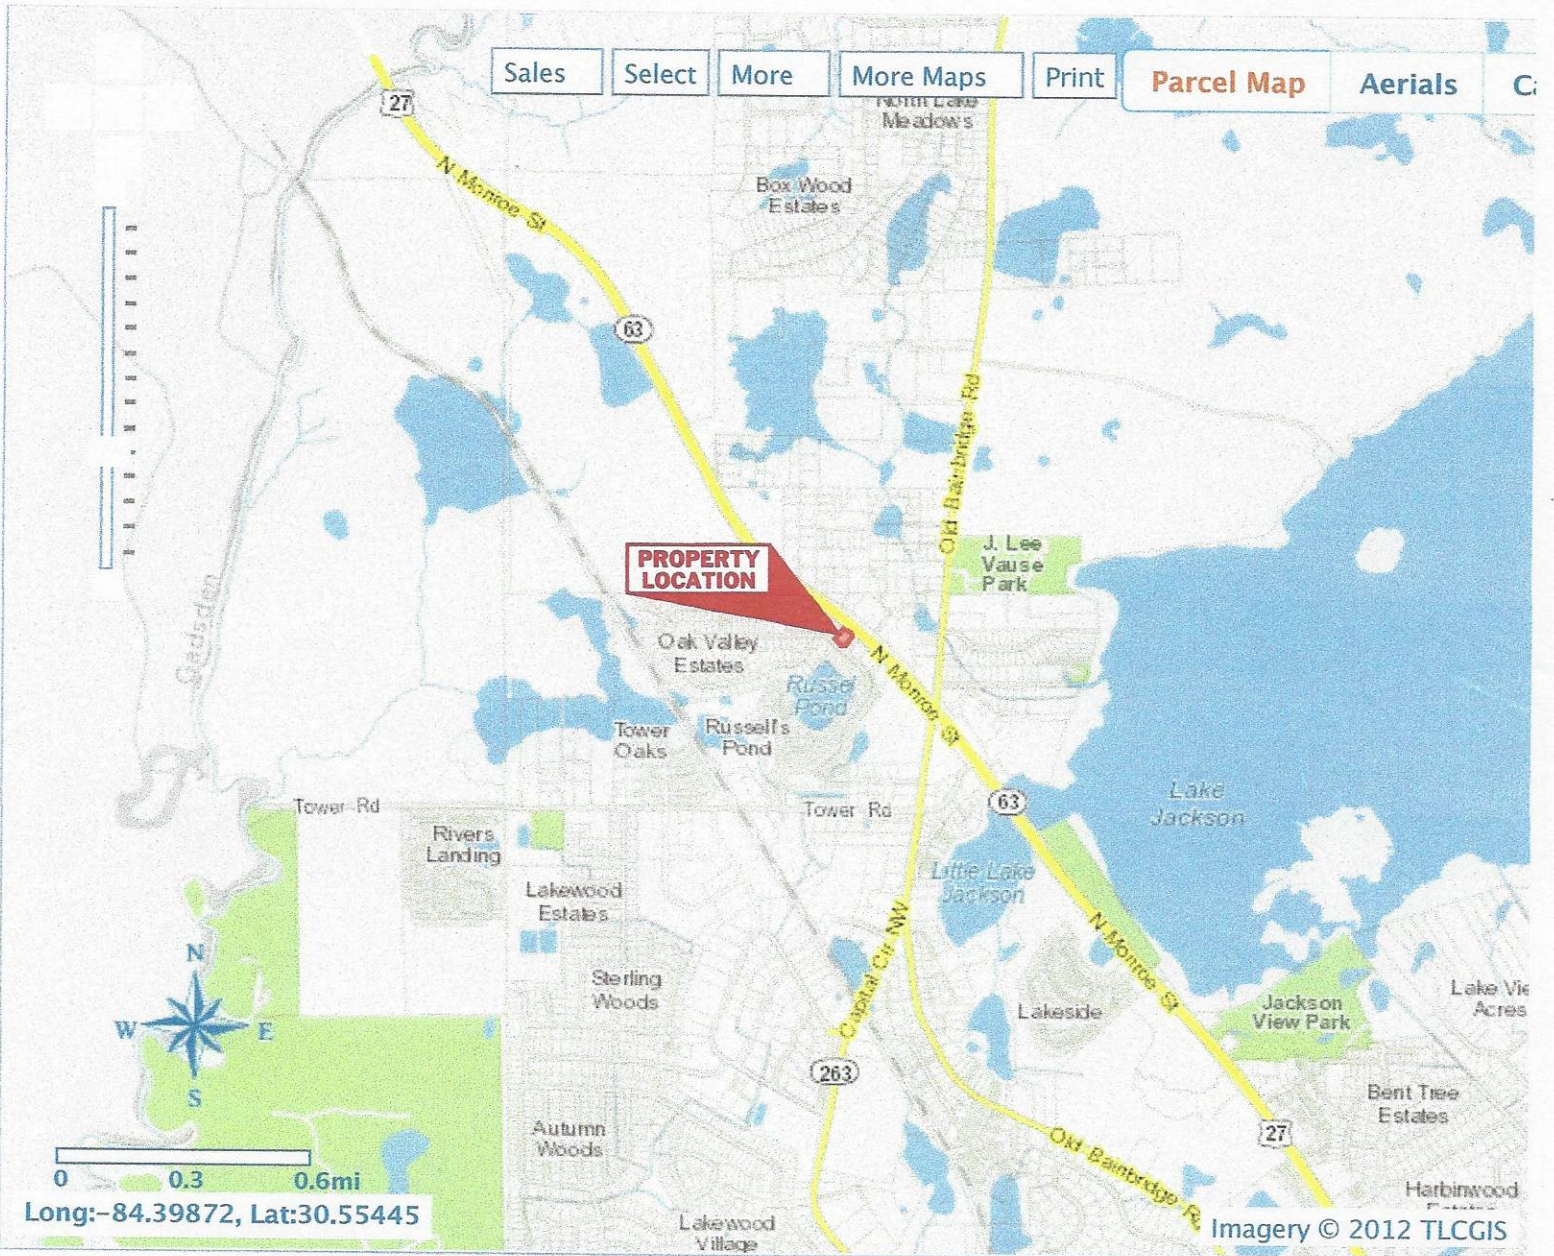

- Sales
- Select
- More
- More Maps
- Print
- Parcel Map
- Aerials
- C

Zoom	Info	Parcel ID	Owner1	Owner2	Owner3	Date	Price	Owner Address1	Owner Address2	Owner Address3